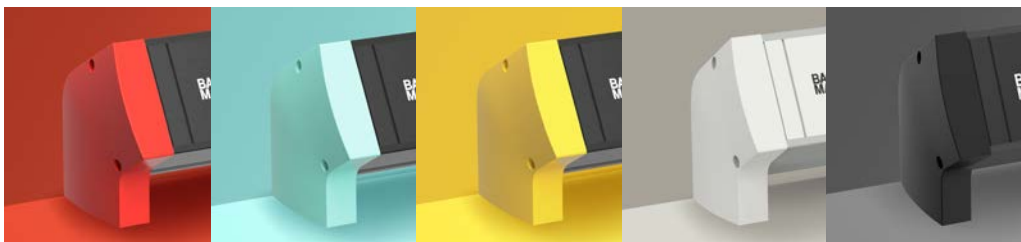

DESIGN HIGHLIGHT

VIVID COLOURS for End Cap

Now, 5 distinctive colours reflecting different temperament, bringing a sense of avant-garde and stylish to your work place.

A choice of **Trendy White**, **Classy Black** and 3 vivid colours.

Cherry Tomato # Energy	Orange calls to mind feelings of excitement, enthusiasm, and warmth, creating positive energy at work.
Summer Turquoise # Calmness	Shades of green found in nature may help put us at ease in a tension work place.
Sunshine Yellow # Uplift	Yellow stimulates emotion, which makes it an ideal color for creativity. 'It is a color that makes us feel uplifted, happy, energized and invited.
Trendy White # Freshness	White can convey cleanliness, freshness, and simplicity. The color white often symbolizing a new beginning or a fresh start.
Classy Black # Coolness	Black evokes positive associations including attractiveness and elegance. The color oozes sophistication.

DESIGN FEATURES

The curved end cap – adding playful and young elements.