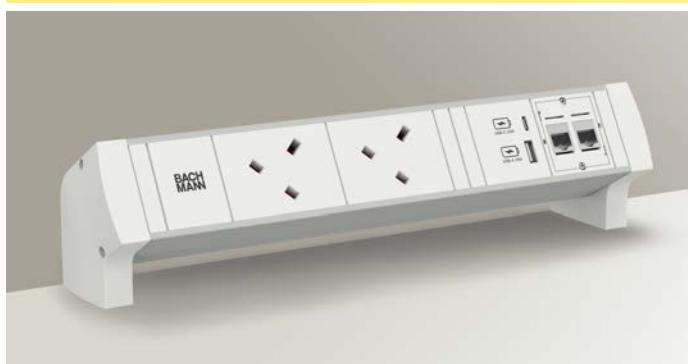

2 UK + A&C
+ 1CM
Trendy **White**