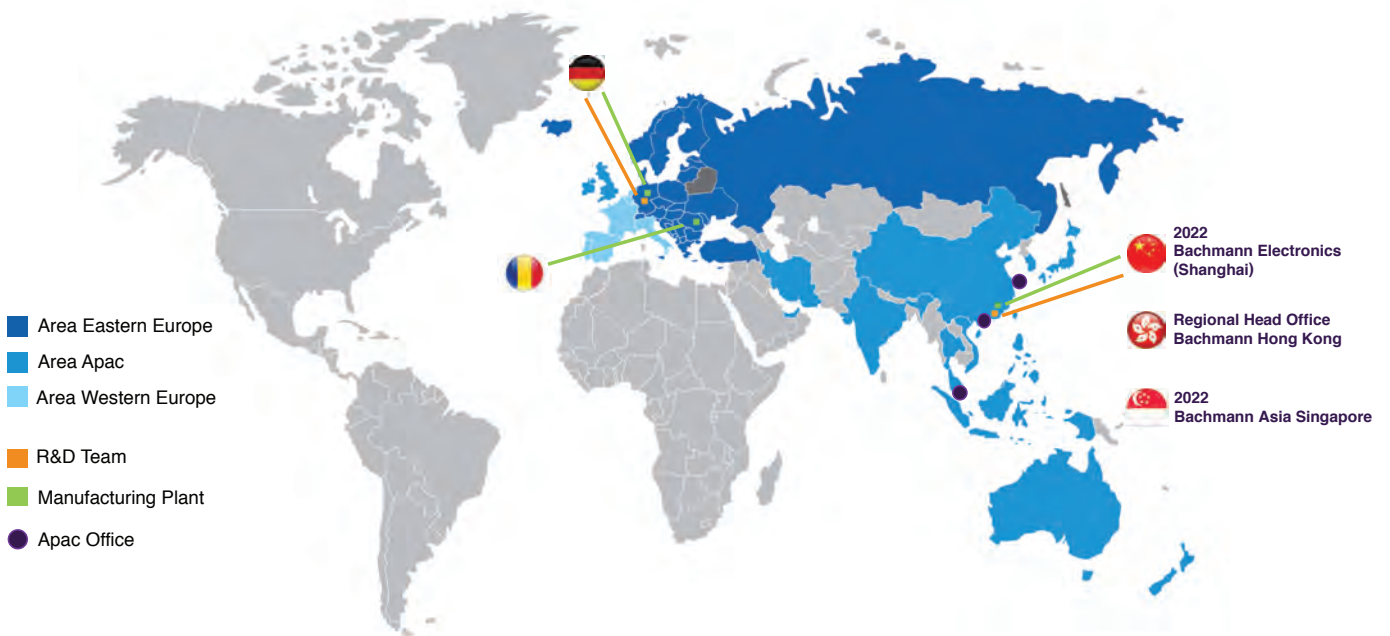

Diversity, Functionality & High Design Standard

Connection Panel :

[HOME]
Power supply for your home

[HOTEL]
Stylish comfort

[OFFICE]
Design and functionality for today and tomorrow

IT Power Distribution :

[IT Basic Series]
IT PDU Basic 1U 19"
IT PDU Basic 1U vertical

[BlueNet Series]
BlueNet - smart solution
BlueNet overview

Our Edge :

Design & Look

Technology & Functionality

Individuality & Flexibility

Regular Electricity Testing

Plugs for International Use

Custom Module

BACHMANN Global Presence

Contact Us

Please contact our sales team for product enquiries or order placing.

Home | Hotel | Office | IT Infrastructure

Premium Provider of designer sockets, intelligent PDUs and digital solutions.

German Based . Electrical Engineering . 70+ years Experience

#wepoweryourlife

Bachmann Hong Kong Ltd (Regional Head Office)

8/F, 88 Hing Fat Street, Causeway Bay, Hong Kong
Tel: +852 2802 2638 Fax: +852 2834 2938
Email: salesap@bachmann.com

Bachmann Asia Singapore Pte. Ltd

14 New Industrial Road,
#05-01, Hudson Industrial Building, Singapore (536203)
Email: salesap@Bachmann.com