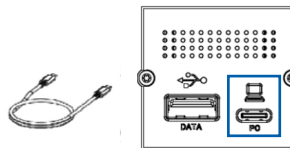

PC > Connection to the laptop

918.203 USB C cable