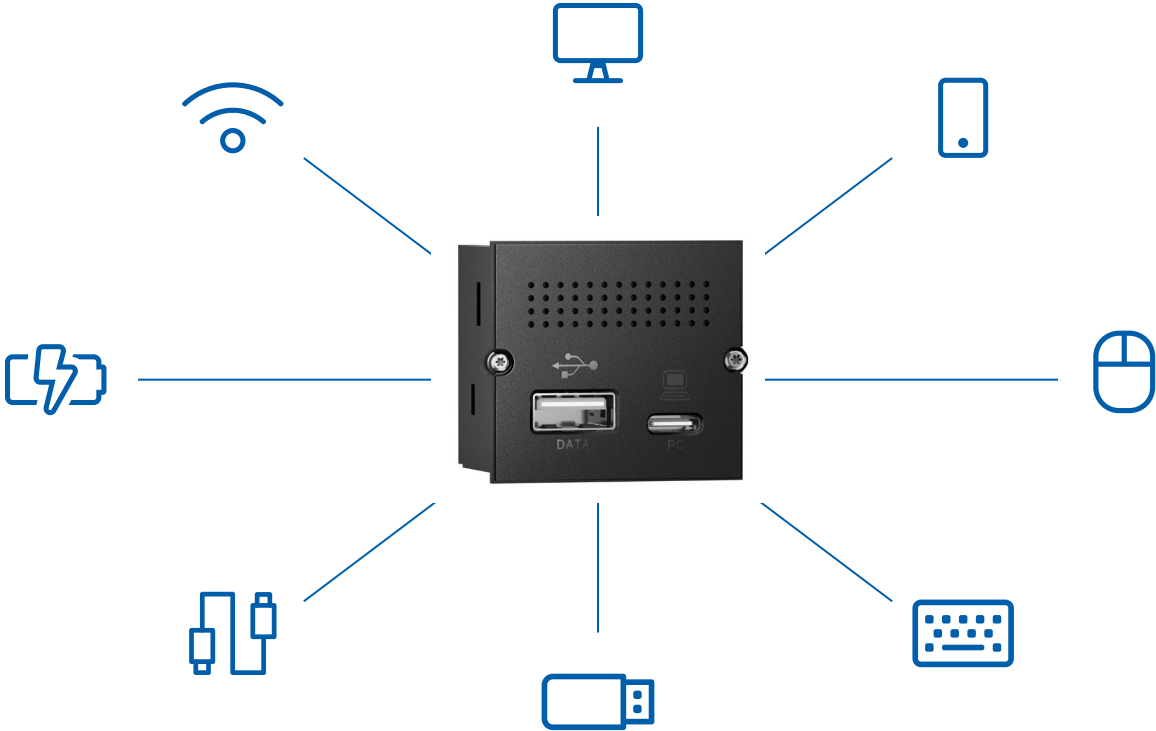

Presentation of the Mini Port Replicator