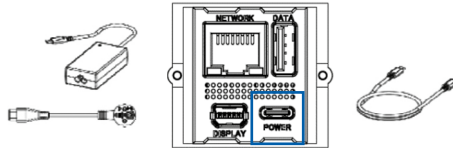

Configuration options for electrification

Power > Power supply

918.194 Charger adapter 65 W +
304.1054 power cable CEE7/3

STEP with e.g. 60 W Charger +
918.203 USB C cable

Display > Connection to monitor

Monitor with DisplayPort (DP)
connection: 918.204 Mini DP to
DP cable

Connection of 2 monitors to dual
DisplayPort MST hub via one
DisplayPort 1.2 possible. Minimum
hub requirements: DisplayPort 1.2,
Multi-Stream-Transport (MST) and 4K.