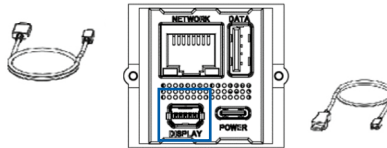

PIX connection panel

The stylish PIX range is a collection of sophisticated, round socket and connector units that can be used in many different ways.

- Replaceable, coloured decorative rings
- With optional swivel-mounted lid
- Simple mounting from above; subsequent mounting also possible

Presentation of the Mini Port Replicator

Configuration options for electrification

Power > Power supply

918.194 Charger adapter 65 W +
304.1054 power cable CEE7/3

STEP with e.g. 60 W Charger +
918.203 USB C cable

Display > Connection to monitor

Monitor with DisplayPort (DP)
connection: 918.204 Mini DP to
DP cable

Connection of 2 monitors to dual
DisplayPort MST hub via one
DisplayPort 1.2 possible. Minimum
hub requirements: DisplayPort 1.2,
Multi-Stream-Transport (MST) and 4K.